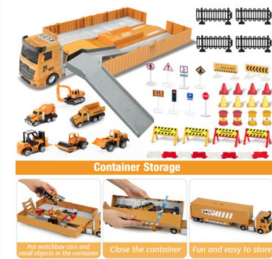

(ABC)(Prohibited Product on Amazon.com) Container Storage with Game...

SKU:07659057

US