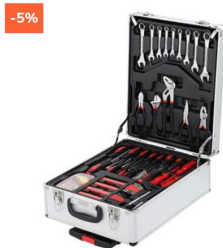

SKU:27642015

US UK

136pcs Tool Set Red

SKU:42878548

US UK

39pcs Tool Kit Red

SKU:00391967

US UK

39pcs Tool Kit Pink

SKU:45860774

US

Heavy Duty Torque Multiplier Set Wrench Labor Saving 4ps Sockets Black

SKU:42827872

US

Torque Multiplier Set Wrench 4pcs Socket Black

SKU:59369549

US

799pcs Aluminum Trolley Case Tool Set Silver

SKU:51163500

US

PEX Pipe Cinch Crimping Tool with Clamp Red

SKU:54269620

US

22 PCS Easy Out Stripped Screw Extractor Kit