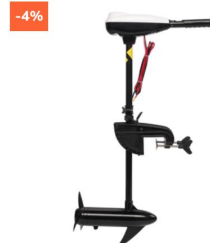

85*68*198cm PE Swimming Pool Escalator White

SKU:71679950

US

120" x 72" x 22" Inflatable Swimming Pool - Wall Thickness 0.4mm Blue

SKU:09579820

US

11 Feet Paddle Board Inflatable Surfboard Blue and White

SKU:35594619

US

12V Marine Electric Propeller 76CM Glass Fiber Main Pole 36L Black And...

SKU:30339469

US

12V Marine Electric Propeller 76CM Glass Fiber Main Pole 46L Black And...

SKU:03049733

US

24V Marine Electric Propeller 92CM Glass Fiber Main Pole 86L Black And...