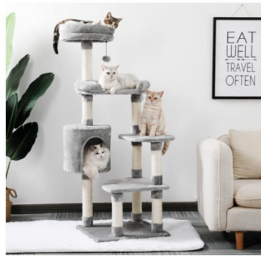

Cat Tree Scratcher Cactus With Cat Scratching Post Hammock Interactive...

SKU:98614940

US CZ

Cat Tree Multi Level Space Efficient Cat Play Tower Half Plush Half Sisal Cat...

SKU:94991710

US

Wooden Cat Scratcher Toy Cat Tracks Teardrop Interactive Track Ball Turntabl...