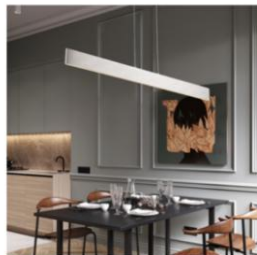

【 Circular 】 Home LED line light with  
40.9x16.9inch, monochromatic...

SKU:75959195

US

【 Strip 】 Home LED line light with  
39.8x4.3inch, monochromatic...

SKU:31948862

US

【 Strip 】 Home LED line light with  
39.8x4.3inch, monochromatic...