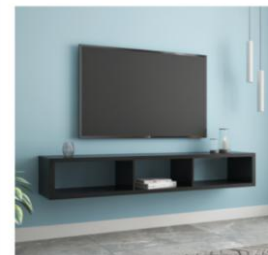

SKU:94206706

US

Wall Mounted Media Console, Floating TV Stand Component Shelf with Heigh...

SKU:13174086

US

Floating TV Console, White

SKU:63743362

US