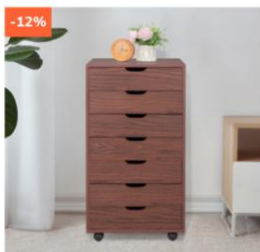

Mesh Back Gas Lift Adjustable Office Swivel Chair Black Bürostuhl...

SKU:96019695

US DE

Three Layers Left Frame Right Cabinet MDF And PVC Wooden Filing Cabinet...

SKU:76012570

US

Seven Drawers MDF With PVC Wooden Filing Cabinet Dark Walnut Color