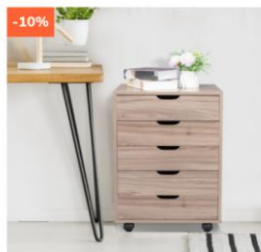

Five Drawers MDF With PVC Wooden File Cabinet Gary

SKU:02344156

US