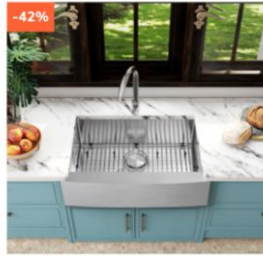

UK

Bath Bomb Gift Set Ladies Bath Bomb Pure Natural Essential Oil Spa Bubble...
SKU:73391831

US

Shower Caddy Bathroom Shelf, No Drilling Traceless Adhesive Bathroom...

SKU:66211637

US

Kitchen Sink, 30 Inch Stainless Steel Apron Front Farmhouse Kitchen Sink, 1...