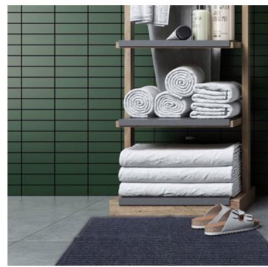

Striped Outdoor Indoor Mat for Entryway Door 31.5" x 23.5" Grey

SKU:70395361

US

Non-Slip Double Striped Carpet Durable Door Mat Soft Absorbent Mat...

SKU:73791666

DE

Non-Slip Double Striped Carpet Durable Door Mat Soft Absorbent Mat...