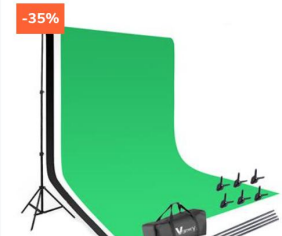

Kshioe 1.6*3m Non-woven Fabrics 2*3m Background Stand Photography...

SKU:21125262

UK FR