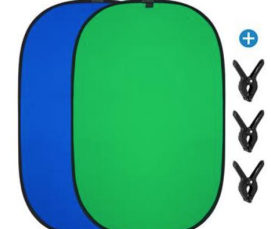

SKU:07940782

US

[Kshioe] [US Regulations] Kshioe 10 Inch RGB With Beauty Mirror And...

SKU:56590216

US

[Kshioe] Kshioe 1.5*2 M Blue-Green Matting Background Board Cotton Suit...

SKU:95437936

US