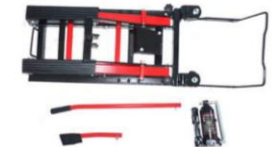

Restocking

3T Jack Stands Black

SKU:44455303

US

Restocking

Mechanical Automobile Roll Fender Repair Tool Yellow

SKU:19698790

US