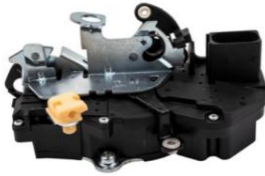

Rear Left Driver Side Door Latch&Cable For Ford F-150 2004-2008...

SKU:98512172

US

Back Rear Left Door Latch w/Handle For Ford Econoline E150 E250 E350 1992...

SKU:86566174

US

Passenger Side Rear Right Door Latch&Cable For Ford F-150 2004-08...

1\*Front Right Soft Close Door Lock Actuator For BMW F10 F11 F02 F04...

SKU:04428873

US

Front Right Door Latch Lock Actuator for Ford F-150 2009-2014 Escape Focus...

SKU:76213473

US

Door Lock Latch Motor Rear Lift Gate for Chevy for Isuzu 2003-2008 for GMC...

SKU:00263639

US

Rear Right Door Lock Actuator Latch Power For Honda CR-V CRV 2007-...

SKU:71947568

US

Driver Side Door Lock Actuator Front Left For Chevy GMC Cadillac 2007-...

SKU:96390276

US

Rear Right Door Lock Actuator Motor 31349866 31301745 for VOLVO S60...

SKU:15832400

US

Door Lock Actuator Front Left For Ford F150 2009-2014 9L3Z-5421813-A

SKU:46977272

US

Rear Right Door Lock Actuator RH for GMC Chevrolet Suburban 1500 2500...