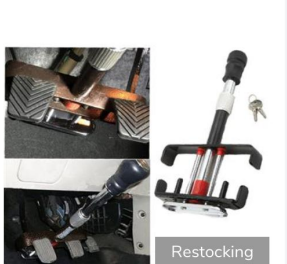

US

Restocking

Rear Left Side Door Lock Actuator Fits Mazda 5 Type CR CW C23573350

SKU:43213245

US

Restocking

Rear Right Side Door Lock Actuator for Mazda 5 CR 2005-2008 5 CW 2010...

SKU:74446054

US

Restocking

6008-2# Premium Car Steering Wheel Lock with Keys Red

SKU:47284901

US

Restocking

6005# Premium Car Steering Wheel Lock with Keys Yellow

SKU:53821886

US

Solid Safety Lock Car Stainless Steel Brake Lock Silver & Red

SKU:86334961

US

Restocking

Vehicle Clutch and Brake Pedal Lock Silver & Black

SKU:92317456

US