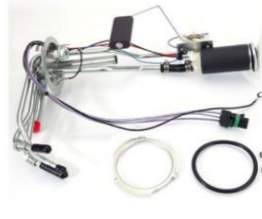

US

Electric Gas Fuel Pump & Sending Unit Assembly for 88-95 C/K 1500 2500...

SKU:42581374

US

1pc Fuel Pump Assembly for Cadillac Escalade Chevrolet Tahoe GMC...

SKU:70038074

US

Electric Fuel Pump Sending Unit Module for Dodge Ram Truck 1500 2500 3500